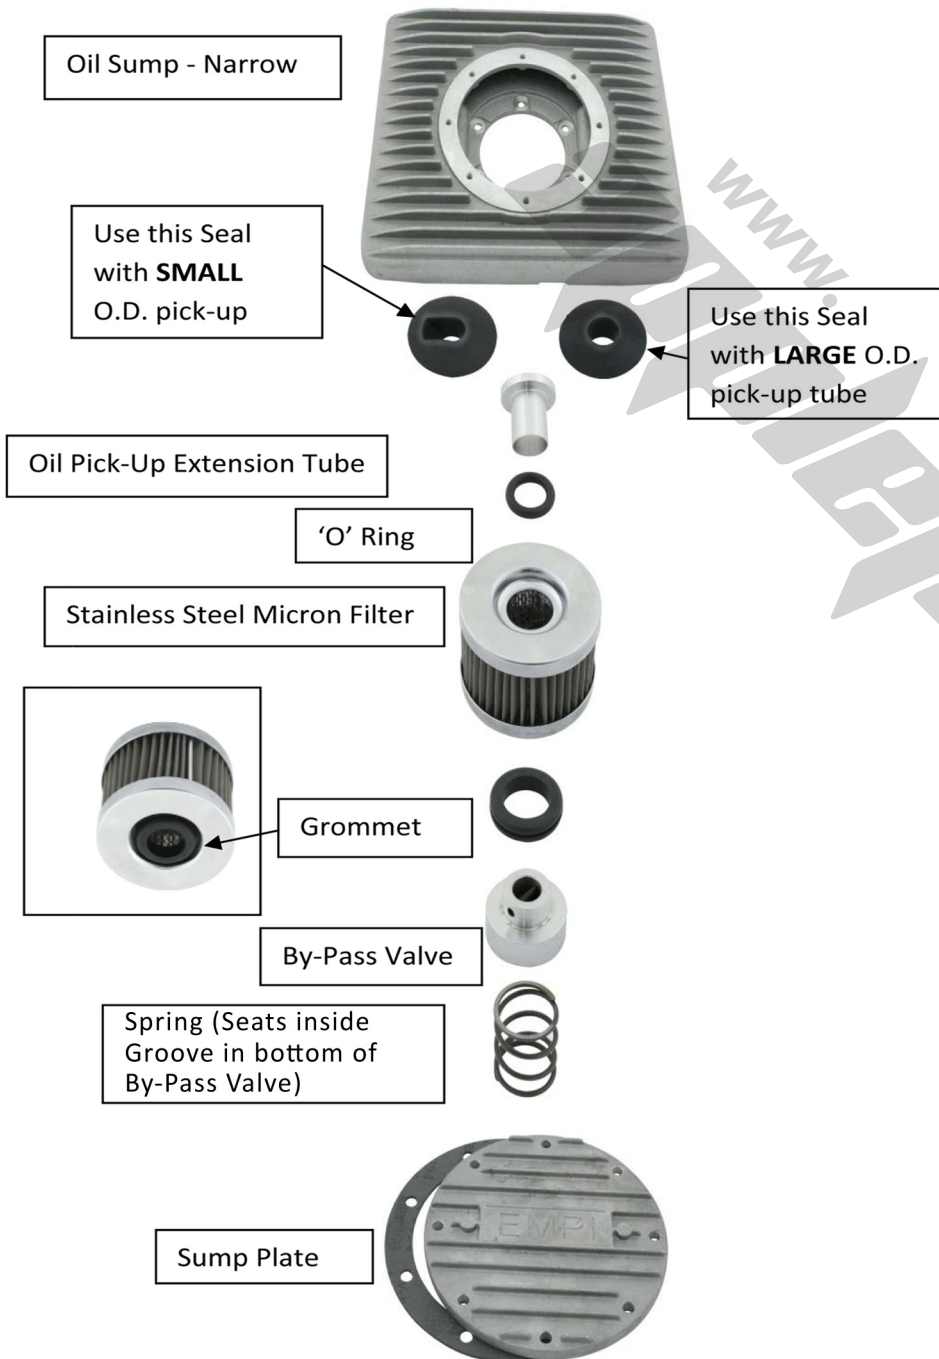

17-2871 Oil Sump w/ Filter - Narrow

17-2871 Oil Sump w/ Filter - Narrow